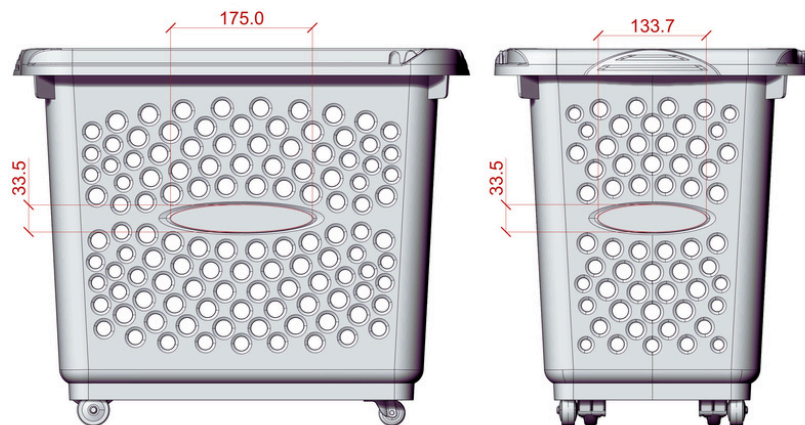

Dimensions

Type of line	Raw material
eko color	100% recycled product made from neutral post-industrial plastic
save the sea	100% recycled plastic, 70% of which comes from sea and ocean cleaning
eko black	100% recycled plastic from our own and external production waste

Spaces for logos

HIGH QUALITY WHEELS WITH BALL BEARINGS, 2 FIXED, 2 SWIVEL