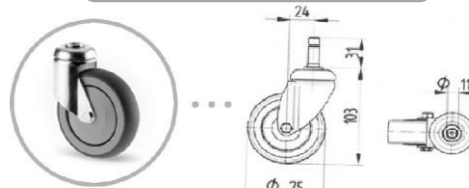

A*

STANDARD CASTOR Ø 75

CHILD SEAT
MAX. 15 KG

HOOK FOR BAGS
(STANDARD)

STANDARD COLOURS*
(PP EKO COLOR)

CHILD SEAT
KIT COLOUR

*Mini eko black in black RAL 9005 only
Mini Save the Sea in granite grey RAL 7026

PERSONALIZATION
LABEL (OPTION)

COIN LOCK
(OPTION)

VERSION	*RAW MATERIAL	WEIGHT
EKO BLACK	A = PP* 15% GF – 100% from postindustrial recycling B = PA 15% GF – 100% from industrial recycling C = PC	9,4 kg
EKO COLOR	A = PP 15% GF – 100% from industrial recycling B = PA 15% GF – 100% from industrial recycling C = PC	9,4 kg
SAVE the SEA	A = PP 15% GF – 100% recycled plastic, 70% of which from the sea cleaning B = PA 15% GF – 100% from industrial recycling C = PC	9,4 kg
GLAMOUR	A= PC B = PA 15% GF – 100% from industrial recycling C = PC	11,4 kg