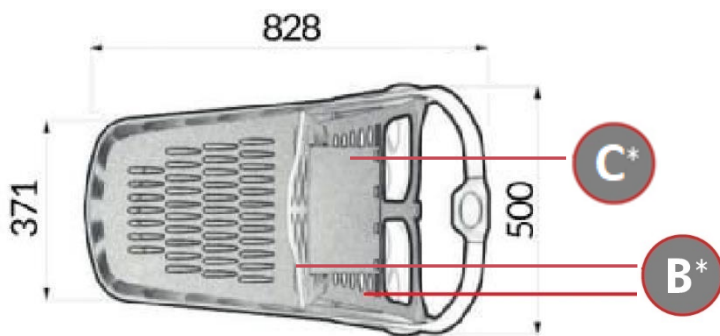

A*

STANDARD CASTOR Ø 75

CHILD SEAT
MAX. 15 KG

HOOK FOR BAGS
(STANDARD)

STANDARD COLOURS*
(PP EKO COLOR)

CHILD SEAT
KIT COLOUR

*Mini eko black in black RAL 9005 only
Mini Save the Sea in granite grey RAL 7026

PERSONALIZATION
LABEL (OPTION)

COIN LOCK
(OPTION)

VERSION	*RAW MATERIAL	WEIGHT
EKO BLACK	A = PP* 15% GF – 100% from postindustrial recycling B = PA 15% GF – 100% from industrial recycling C = PC	9,4 kg
EKO COLOR	A = PP 15% GF – 100% from industrial recycling B = PA 15% GF – 100% from industrial recycling C = PC	9,4 kg
SAVE the SEA	A = PP 15% GF – 100% recycled plastic, 70% of which from the sea cleaning B = PA 15% GF – 100% from industrial recycling C = PC	9,4 kg
GLAMOUR	A= PC B = PA 15% GF – 100% from industrial recycling C = PC	11,4 kg

*PP - Polypropylene ; PA - Polyamide ; PC - Polycarbonate; GF - glass fiber

**Max. load capacity of trolley is 40 kg