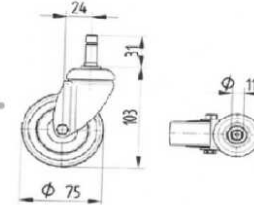

MODEL 90L MINI
CHILD SEAT

A*

B*

STANDARD EQUIPMENT

CASTORS Ø 75 MM

CHILD SEAT
MAX. 15 KG

HOOK FOR BAGS

STANDARD COLOURS

* MINI eko only
in RAL 9005

CHILD SEAT KIT
COLOUR

OPTIONAL EQUIPMENT

PERSONALIZATION
LABEL

COIN LOCK

TYPE	*RAW MATERIAL	WEIGHT
BASIC 90L	A = PP 15% GF (Polipropylene) B = PA 15% GF (Polyamide)	kg 9,4
EKO 90L	A = PP 15% GF (>75% Recyclate) B = PA 15% GF (Polyamide)	kg 9,4

Max. load capacity of trolley is 40 kg

MINI 90L with child seat is not available in travelator version