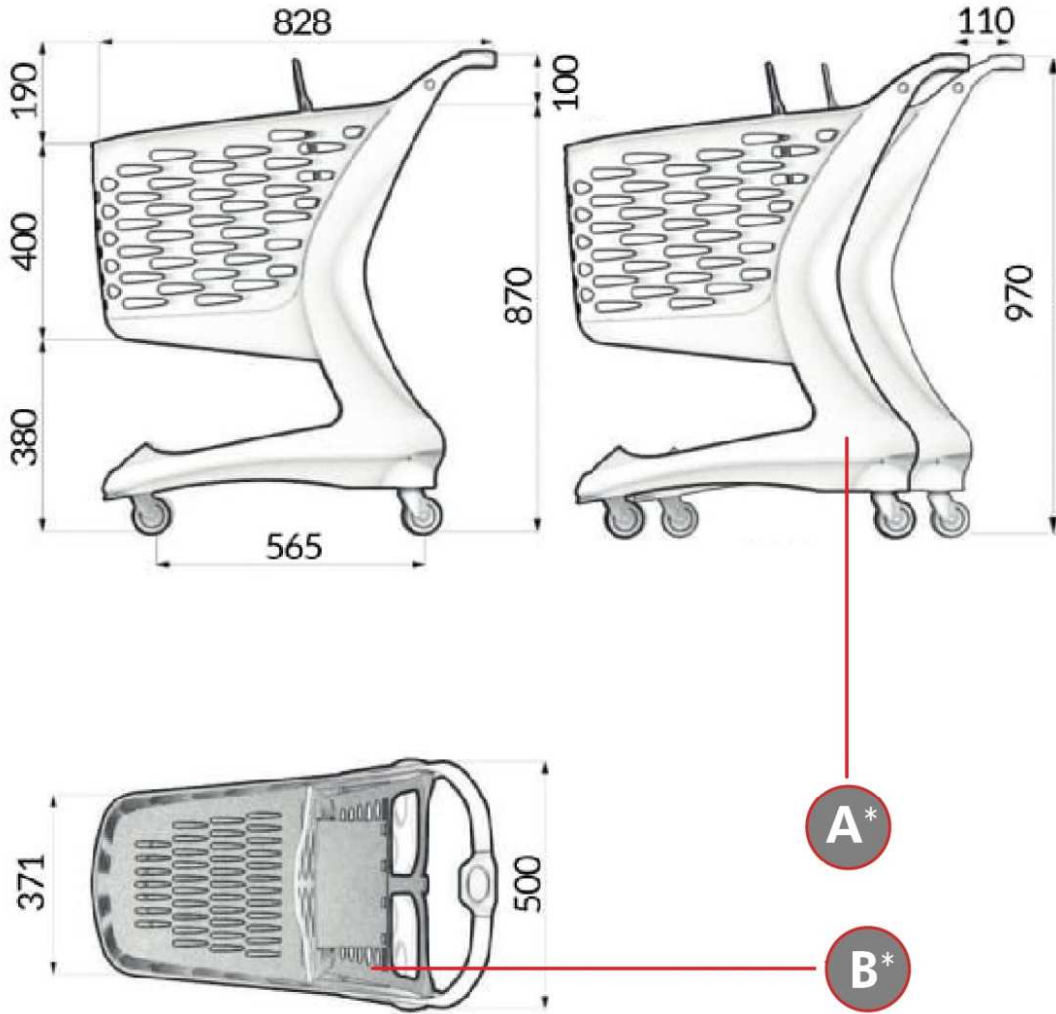

MODEL 90L MINI
CHILD SEAT

A*

B*

STANDARD EQUIPMENT

CASTORS Ø 75 MM

CHILD SEAT
MAX. 15 KG

HOOK FOR BAGS

STANDARD COLOURS

* MINI eko only
in RAL 9005

CHILD SEAT KIT
COLOUR

OPTIONAL EQUIPMENT

PERSONALIZATION
LABEL

COIN LOCK

TYPE	*RAW MATERIAL	WEIGHT
BASIC 90L	A = PP 15% GF (Polipropylene) B = PA 15% GF (Polyamide)	kg 9,4
EKO 90L	A = PP 15% GF (>75% Recyclate) B = PA 15% GF (Polyamide)	kg 9,4

Max. load capacity of trolley is 40 kg

MINI 90L with child seat is not available in travelator version