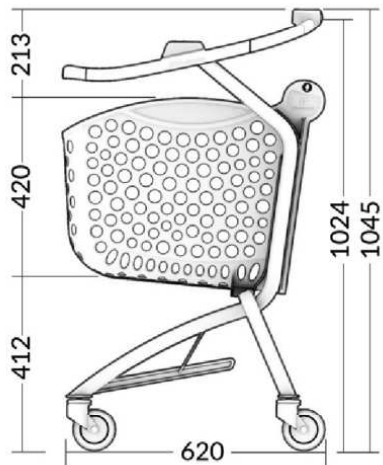

**MODEL TWINST BASKET 86L**

**STANDARD EQUIPMENT**

SHELF FOR BOTTLES

HOOK FOR BAGS  
BASKET VERSION ONLY

**OPTIONAL EQUIPMENT**

COIN LOCK

SCANNER  
HOLDER

SCANNER  
HOLDER

**AVAILABLE COLOURS**

HANDLE COLOURS

BASKET COLOUR

CHASSIS COLOUR

TYPE	*RAW MATERIAL	WEIGHT
<b>BASKET 86L</b> Save the Sea	A = PA6 15%GF Polyamide B = PP 15%GF { Recyclated f 70% from sea cleaning compound l 30% post-use C = Steel Frame Zinc Coated+Powder Painted RAL 9007	kg 14,9
<b>BASKET 86L</b> Eko Black	A = PA6 15%GF Polyamide B = PP 15%GF 100% industrial recycling (Polypropylene) C = Steel Frame Zinc Coated+Powder Painted RAL 9007	kg 14,9