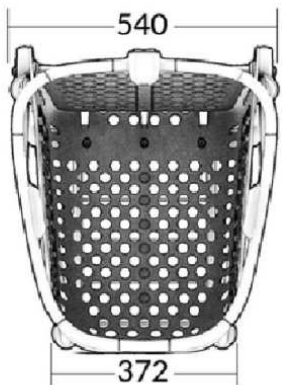

**MODEL TWINST BASKET 86L**

**STANDARD EQUIPMENT**

SHELF FOR BOTTLES

HOOK FOR BAGS  
BASKET VERSION ONLY

**OPTIONAL EQUIPMENT**

COIN LOCK

SCANNER  
HOLDER

SCANNER  
HOLDER

**AVAILABLE COLOURS**

HANDLE COLOURS

BASKET COLOUR

CHASSIS COLOUR

TYPE	*RAW MATERIAL	WEIGHT
<b>BASKET 86L</b> Save the Sea	A = PA6 15%GF Polyamide B = PP 15%GF { Recyclated f 70% from sea cleaning compound l 30% post-use C = Steel Frame Zinc Coated+Powder Painted RAL 9007	kg 14,9
<b>BASKET 86L</b> Eko Black	A = PA6 15%GF Polyamide B = PP 15%GF 100% industrial recycling (Polypropylene) C = Steel Frame Zinc Coated+Powder Painted RAL 9007	kg 14,9