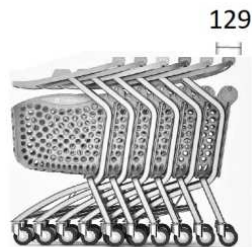

**MODEL TWINST BASKET 86L**

**STANDARD EQUIPMENT**

SHELF FOR BOTTLES

HOOK FOR BAGS  
BASKET VERSION ONLY

**OPTIONAL EQUIPMENT**

COIN LOCK

SCANNER  
HOLDER

SCANNER  
HOLDER