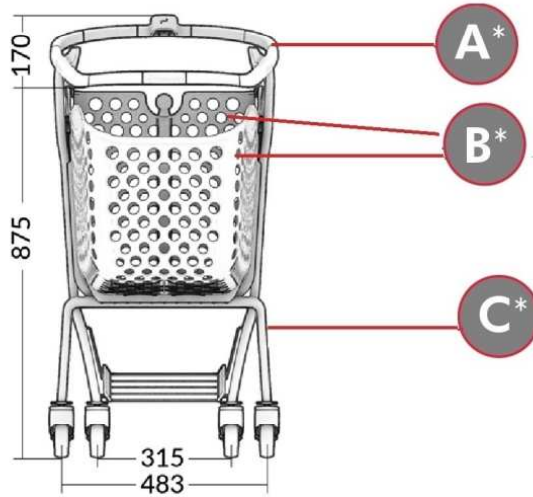

**MODEL TWINST BASKET 86L**

**STANDARD EQUIPMENT**

SHELF FOR BOTTLES

HOOK FOR BAGS  
BASKET VERSION ONLY

**OPTIONAL EQUIPMENT**

COIN LOCK

SCANNER  
HOLDER

SCANNER  
HOLDER

**AVAILABLE COLOURS**

HANDLE COLOURS

BASKET COLOUR

CHASSIS COLOUR

TYPE	*RAW MATERIAL	WEIGHT
<b>BASKET 86L</b> Save the Sea	A = PA6 15%GF Polyamide B = PP 15%GF { Recyclated f 70% from sea cleaning compound l 30% post-use C = Steel Frame Zinc Coated+Powder Painted RAL 9007	kg 14,9
<b>BASKET 86L</b> Eko Black	A = PA6 15%GF Polyamide B = PP 15%GF 100% industrial recycling (Polypropylene) C = Steel Frame Zinc Coated+Powder Painted RAL 9007	kg 14,9